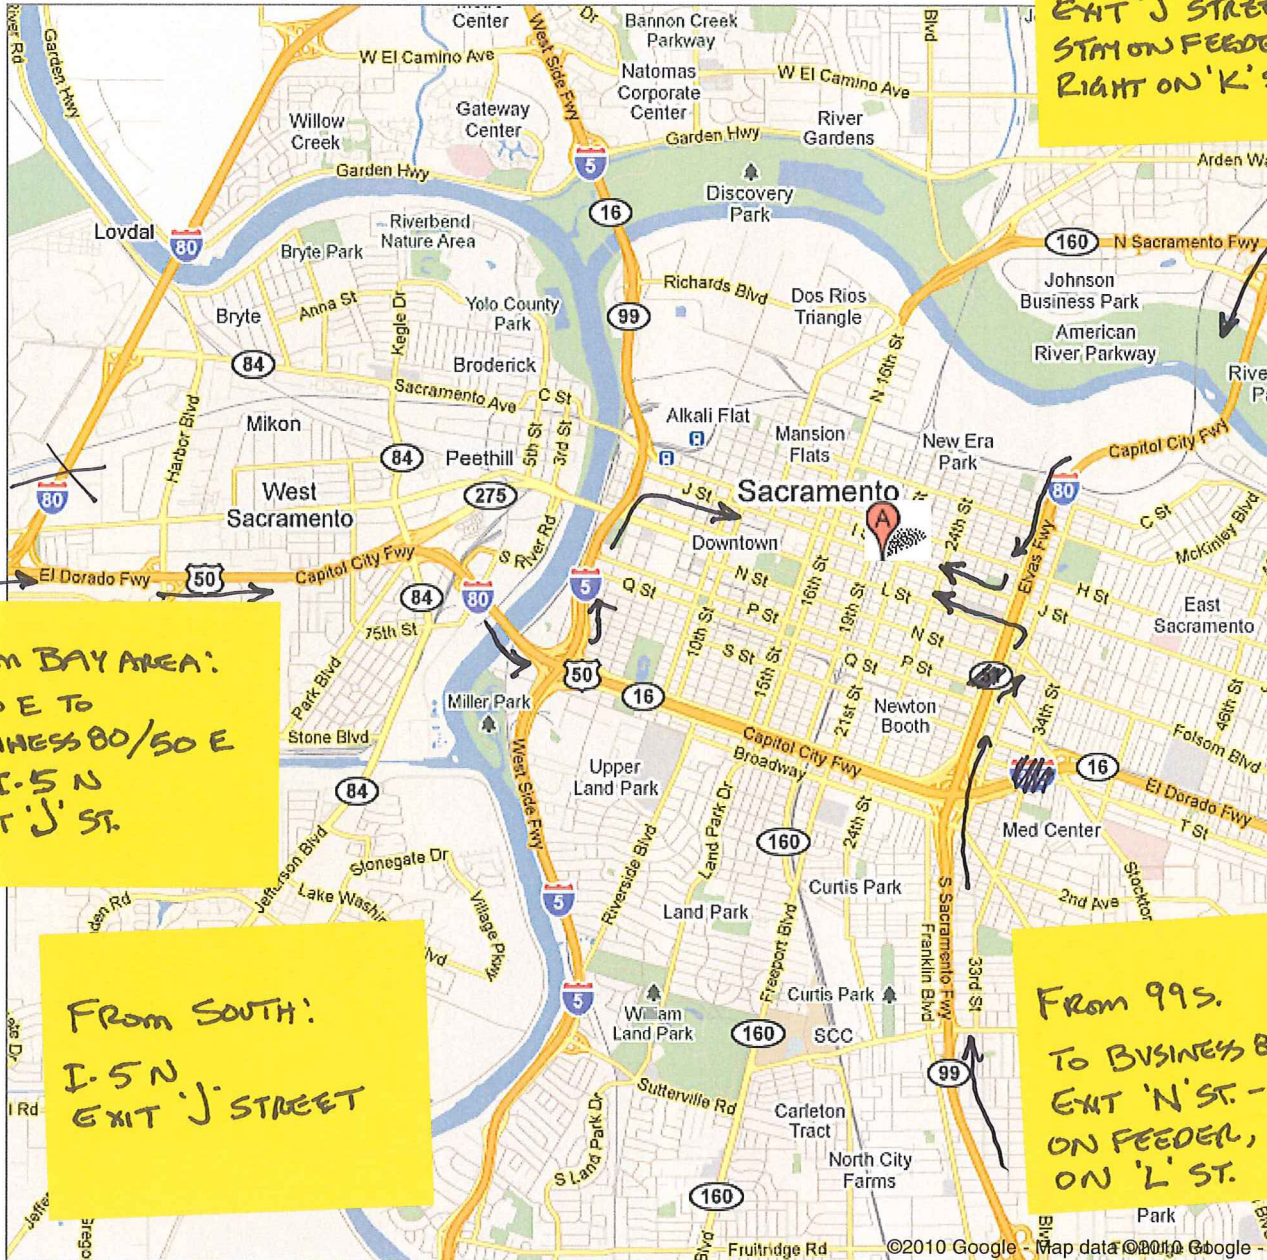

FROM N. TAHOE/RENO
TAKE BUSINESS 80 SPLIT,
EXIT 'J' STREET,
STAY ON FEEDER
RIGHT ON 'K' ST.

S.F.

FROM BAY AREA:
I-80 E TO
BUSINESS 80/50 E
TO I-5 N
EXIT 'J' ST.

FROM SOUTH:
I-5 N
EXIT 'J' STREET

FROM 99S.
TO BUSINESS 80 E
EXIT 'N' ST. - STAY
ON FEEDER, LEFT
ON 'L' ST.

2nd FLOOR
DLR GROUP

Google maps

Address 1050 20th St
Sacramento, CA 95811

Get Google Maps on your phone
Text the word "GMAPS" to 466453

PAY PARKING
\$5.00 ALL DAY

2 HOUR FREE STREET
PARKING AS SIGNS INDICATE