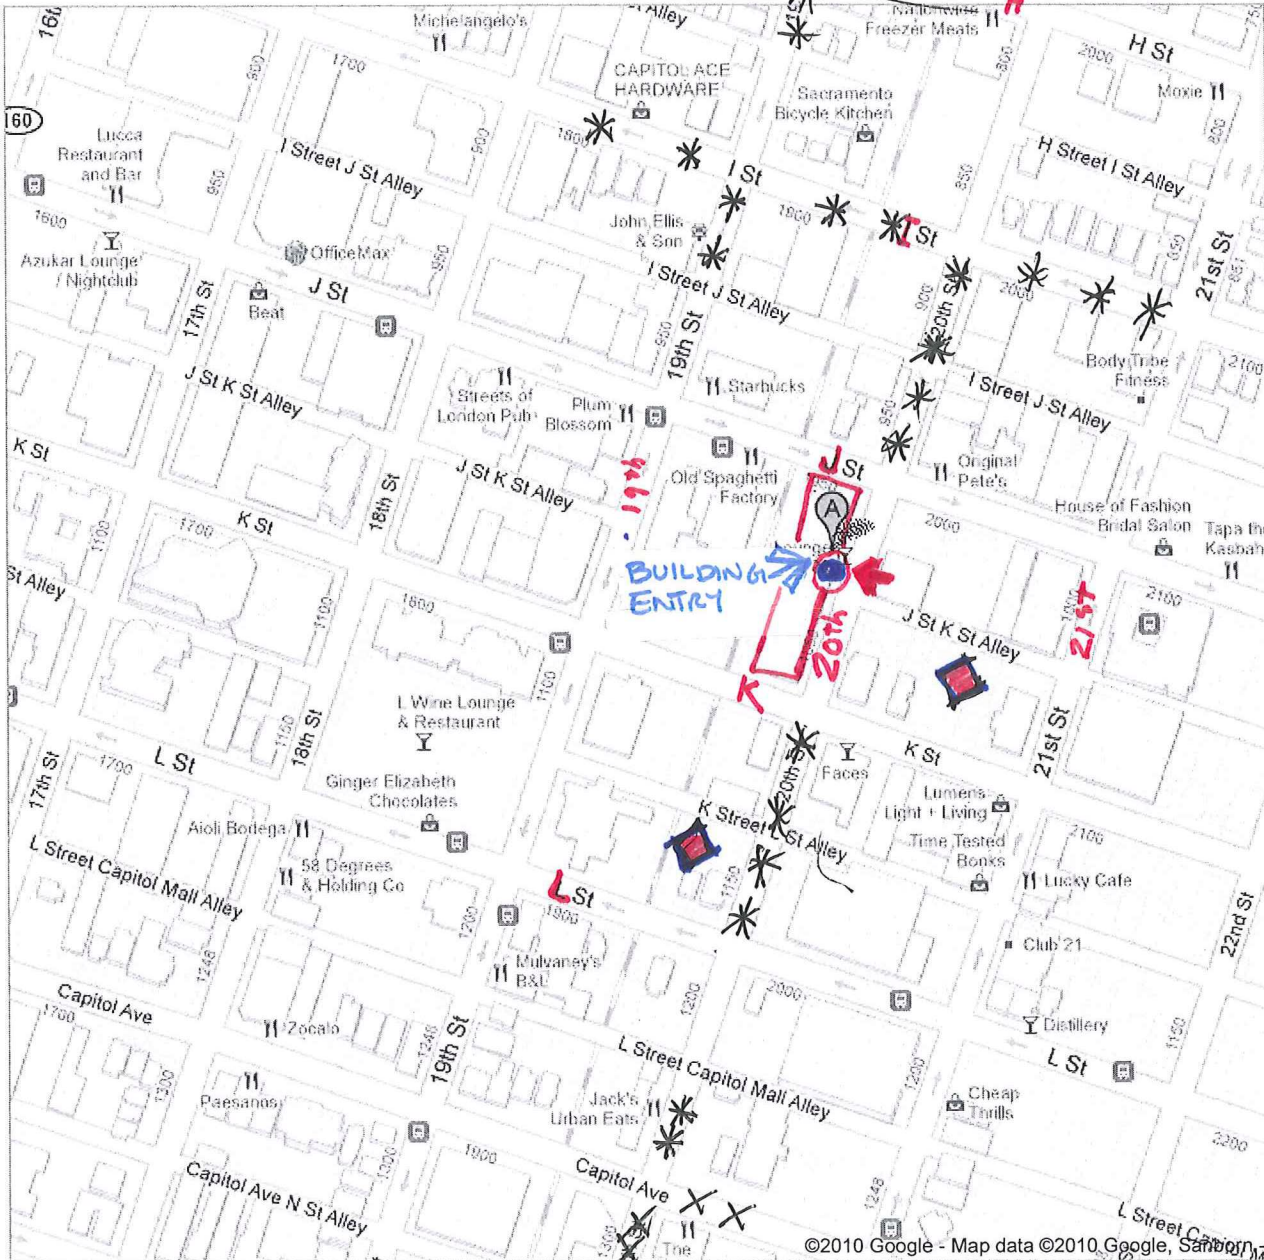

FROM N. TAHOE/RENO
TAKE BUSINESS 80 SPLIT,
EXIT 'J' STREET,
STAY ON FEEDER
RIGHT ON 'K' ST.

S.F.

FROM BAY AREA:
I-80 E TO
BUSINESS 80/50 E
TO I-5 N
EXIT 'J' ST.

FROM SOUTH:
I-5 N
EXIT 'J' STREET

FROM 99S.
TO BUSINESS 80 E
EXIT 'N' ST. - STAY
ON FEEDER, LEFT
ON 'L' ST.

2nd FLOOR
DLR GROUP

Google maps

Address 1050 20th St
Sacramento, CA 95811

Get Google Maps on your phone
Text the word "GMAPS" to 466453

PAY PARKING
\$5.00 ALL DAY

2 HOUR FREE STREET
PARKING AS SIGNS INDICATE